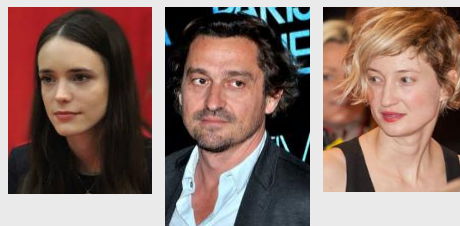

Productions (co)Déléguées

Ex Nihilo

Coproductions

Artémis Productions

Ventes internationales

Bac Films

Distribution

France: Bac Films