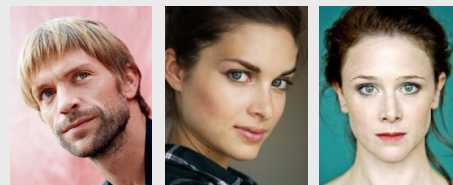

CAPITANI (SEASON 1)

Detective movie/Thriller

Color – 1.77 (16:9) – 5.1 - DCP

1b

Synopsis

Who has Jenny Engel on their conscience?

The body of a young girl has been found in the woods surrounding the small northern village of Manscheid. Detective Luc Capitani is called to investigate the mysterious case of murder. But Luc, who hails from the southern Minette region, soon encounters difficulty in comprehending the villagers' mentality. He is assisted in the investigation by young local police officer Elsa Ley. The detective finds himself embroiled in a complicated web of intrigue, where nothing is as it seems, and local residents know more than they...

CHRISTOPHE WAGNER

Un combat CM (2002)

Doudege Wenkel (Angle Mort) LM (2012)

Demain après la guerre (Eng Nei Zäit) LM (2015)

Cast

<i>Luc Capitani</i>	Luc Schiltz
<i>Elsa Ley</i>	Sophie Mousel
<i>Nadine Kinsch</i>	Claude De Demo
<i>Mick Engel</i>	Jules Werner

Crew

<i>Director of photography</i>	Jako Raybaut
<i>Sound recordist</i>	Alain Goniva
<i>Sound editor</i>	Julien Mizac
<i>Sound mixer</i>	Jean-François Levillain
<i>Picture editor</i>	Jean-Luc Simon
<i>Picture editor</i>	Thierry Faber
<i>Picture editor</i>	Marc Recchia
<i>Production designer</i>	Julieta Fernandez
<i>Costume designer</i>	Joy Philipps